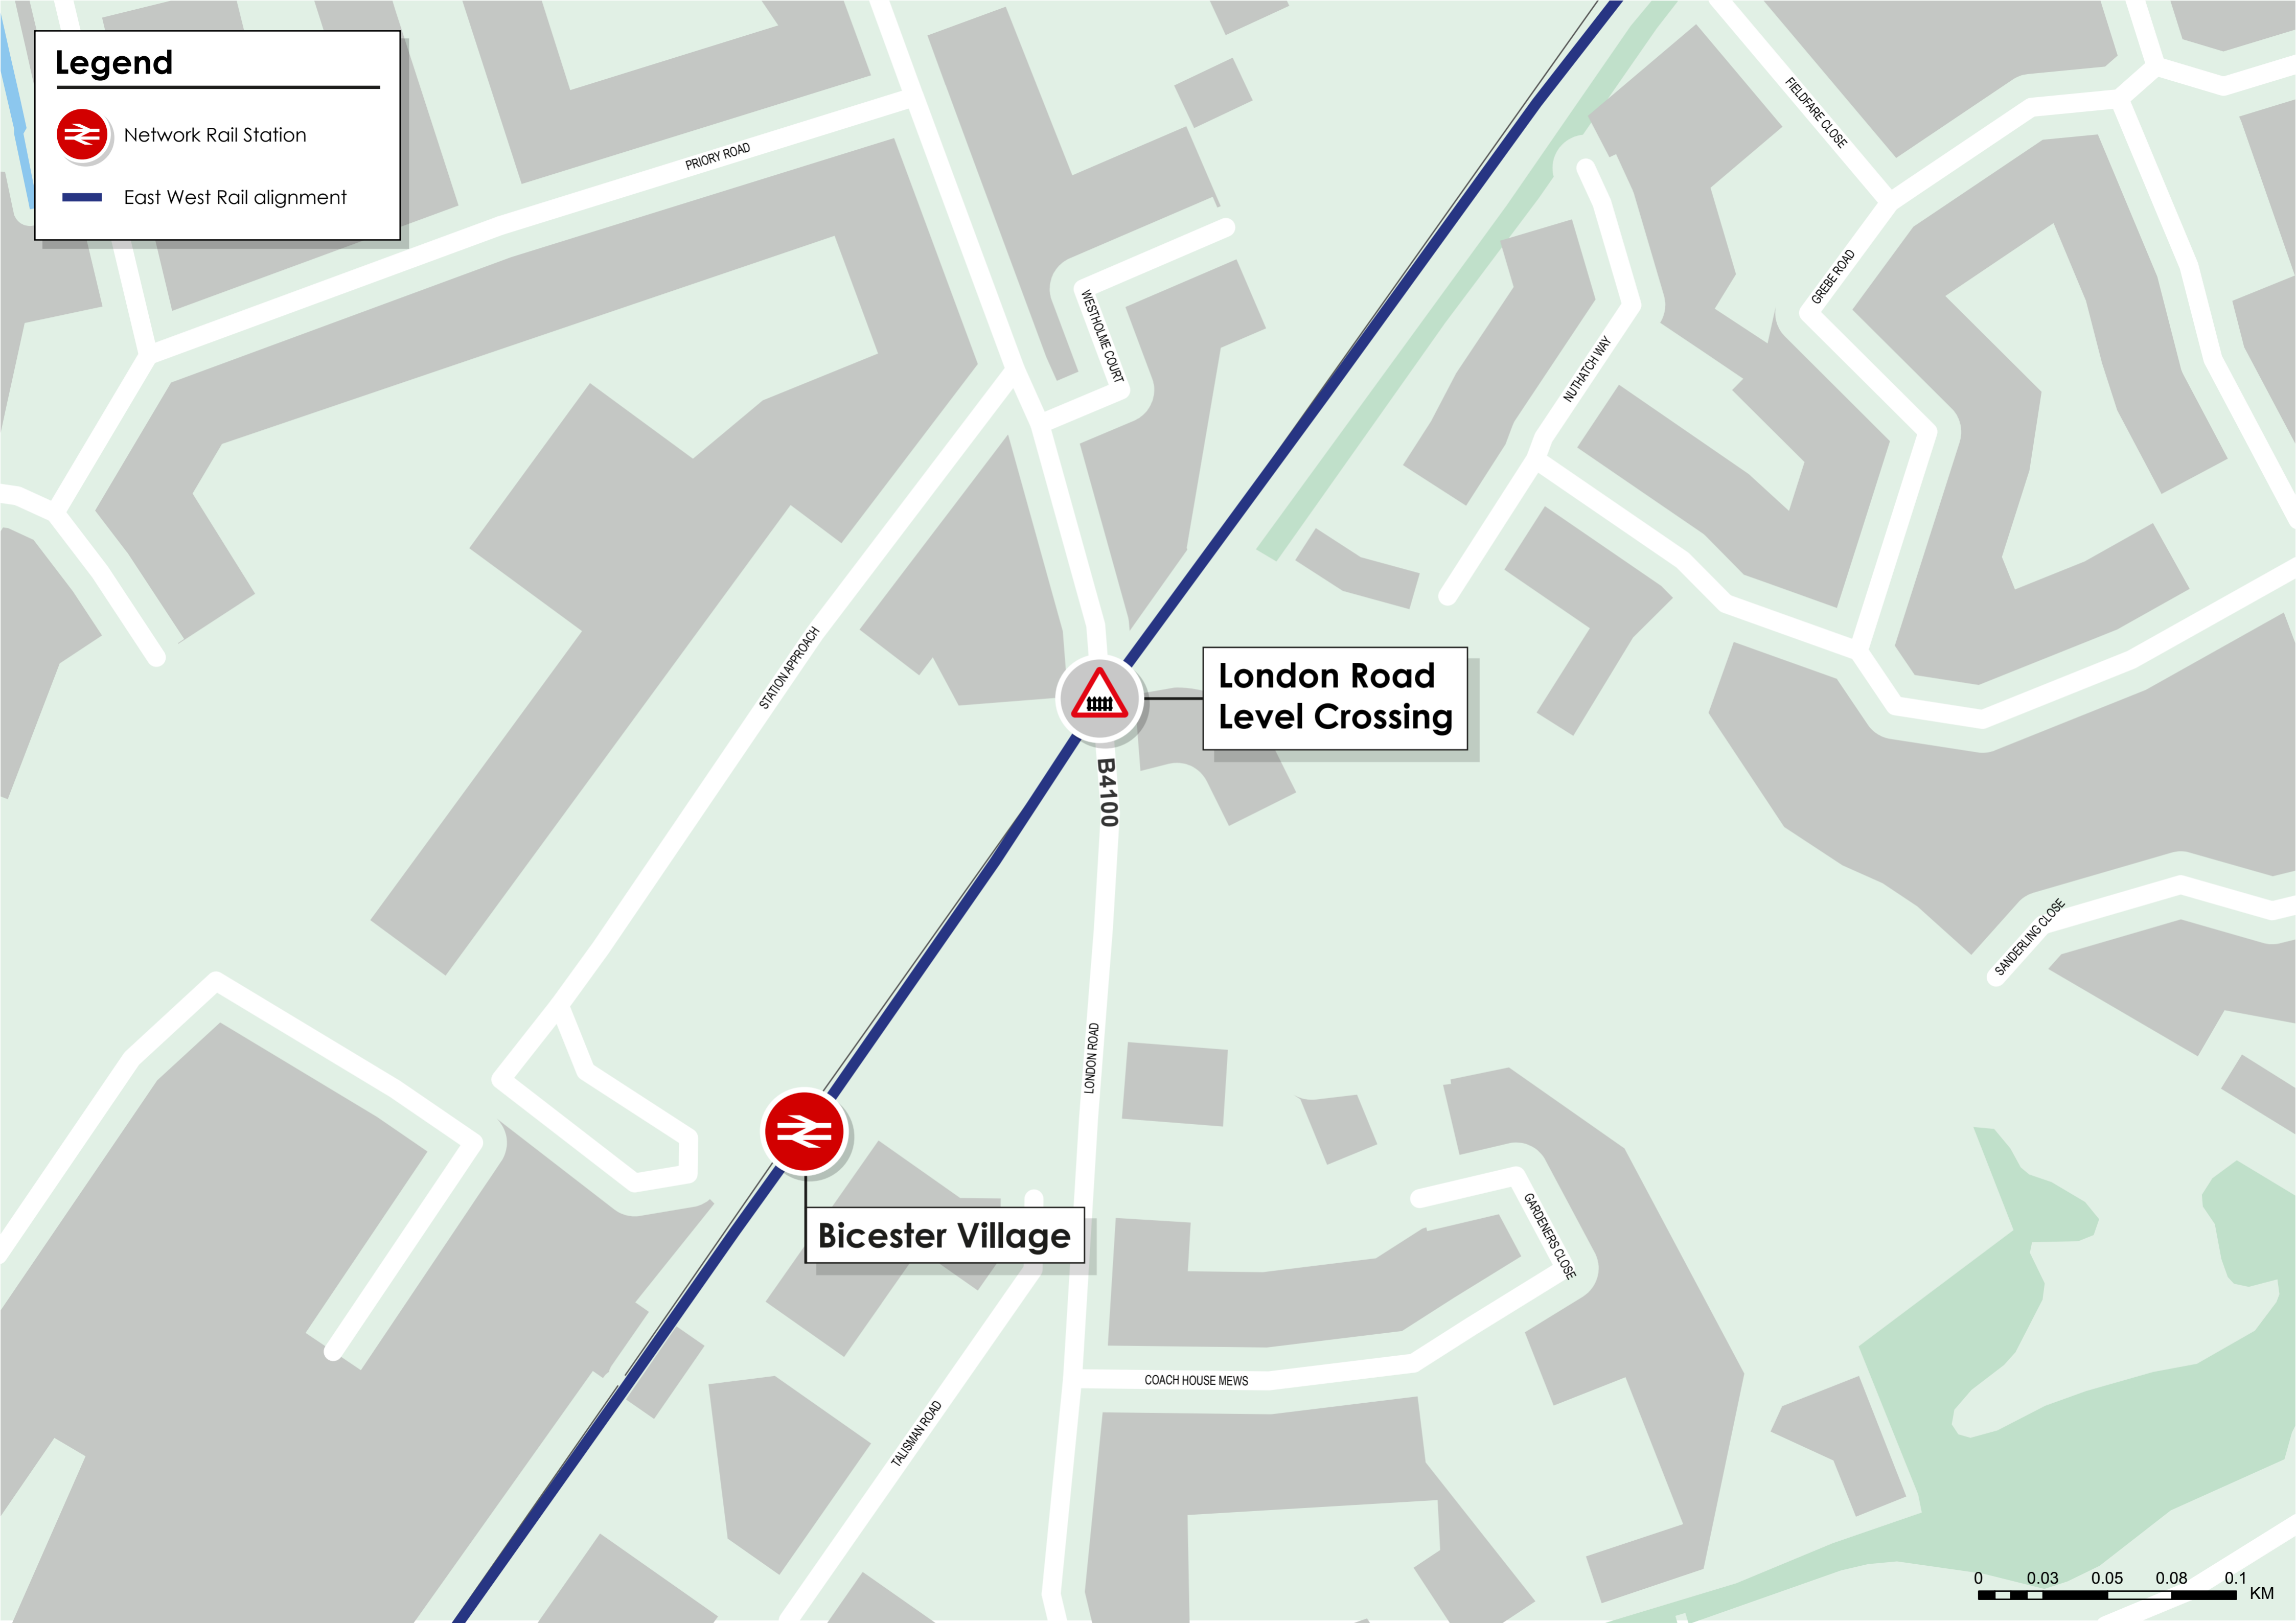

Legend

-  Network Rail Station
-  East West Rail alignment

Bicester Village

**London Road
Level Crossing**