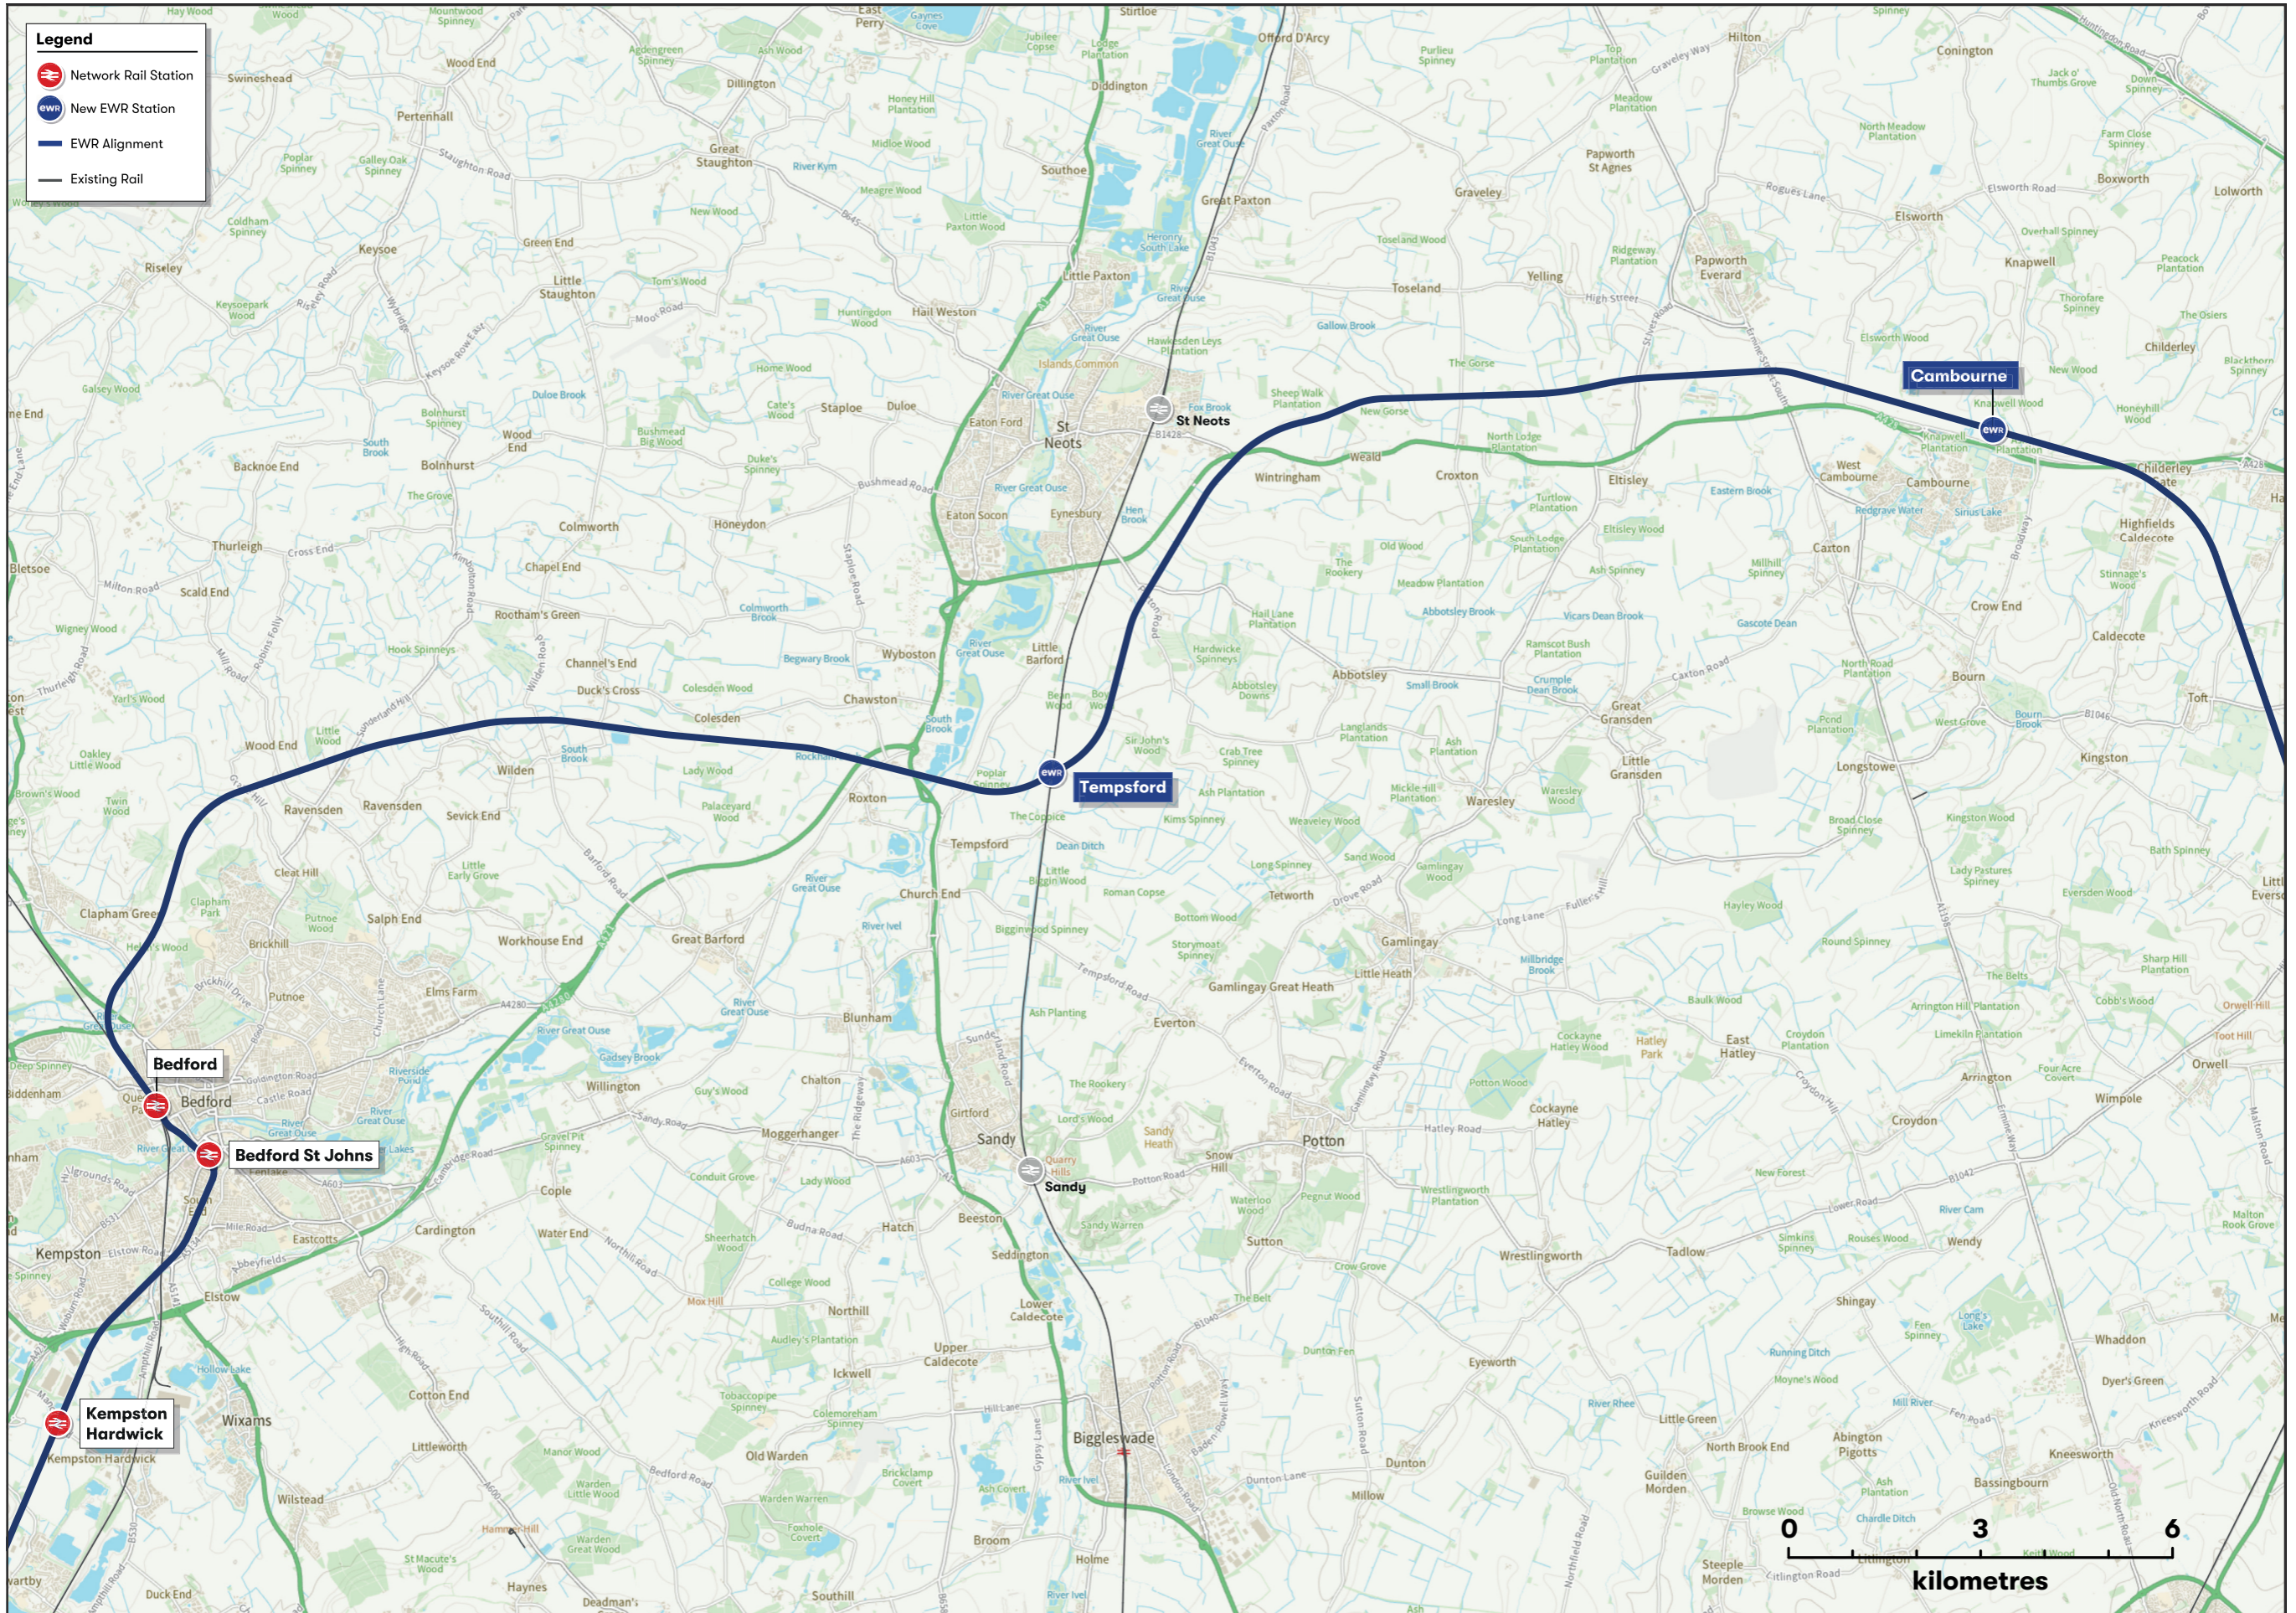

Bedford to Cambourne

Dynamic basemap adjustments: Please be aware that certain finer details, such as towns, villages, or other geographic features, may not be readily visible on the map due to the dynamic scaling of the basemap as the level of detail displayed can vary based on the map's scale.

Representational nature of maps: The route depicted on the maps provided is intended solely for illustrative purposes and should not be interpreted as a precise, current representation of the East West Rail route. Variations to the route depicted may exist due to changes, updates, or alterations to the route over time.